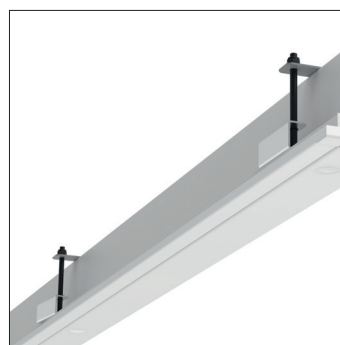

CLEANEQ 600 3PL

Mounting:	Recessed mounting into modular or plasterboard ceiling
Body material:	Steel and aluminium
Colour:	Standard white RAL 9003, other RAL colours on request
Lumen output:	Standard up to 6600 lm, any other on request
LED module:	Signify (Philips), Tridonic or equivalent SMD LED modules
Colour temperature:	3000/4000K/2700-6500K TunableWhite, other on request
Colour Rendering:	CRI>80 in standard, other on request
Driver:	EVG on-off/DALI/TW DT8, other on request
Wireless control:	On request
Daylight/Occupancy sensor:	On request
Emergency unit:	On request
Operating temperature range:	0°C ... +35°C
IP Class:	IP65 in standard
Power:	220-240V 50/60Hz
Lighting direction:	Direct lighting
Light distribution:	Symmetric
Optics:	Parabolic louvers
Beam angle:	All types available in our LDT file database
Diffuser:	Clear glass
Warranty:	5 Years standard warranty

CLEANEQ 600 3PL modular ceiling luminaire

CLEANEQ 600 3PL GK plasterboard ceiling luminaire

All current index numbers, lumen outputs, power consumption and many other technical information are available in our 2024 pricelist.

GK plasterboard ceiling brackets