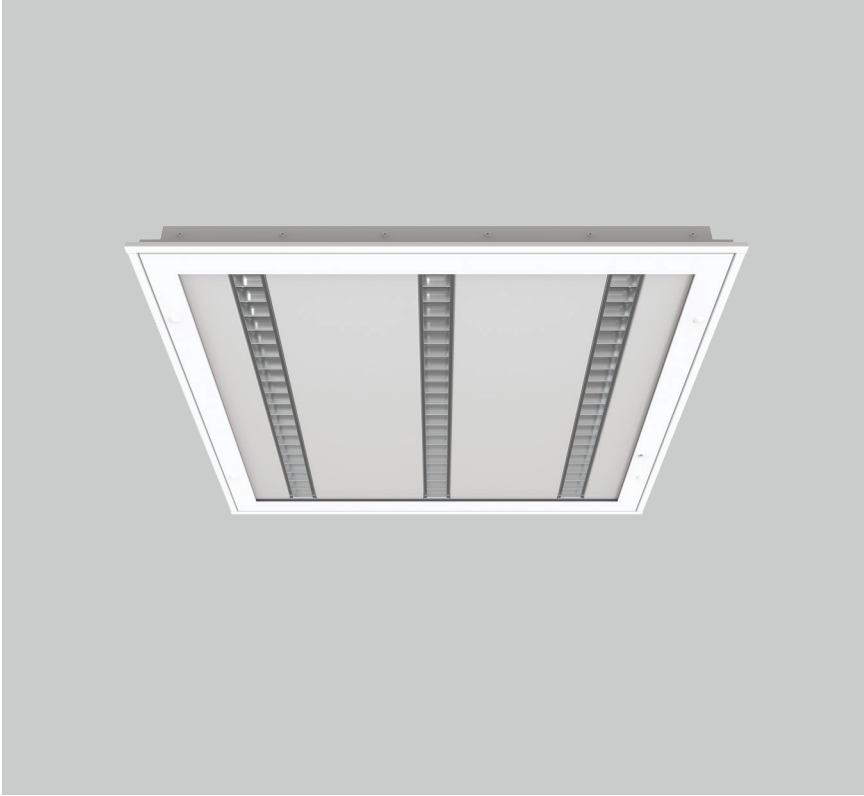

CLENEO 600 3PL

Available versions

CLENEO 600 3PL

Product code	Product name	Gross Lumen [lm]	Nett Lumen [lm]	Power [W]	Efficacy [lm/W]	Colour temperature [K]	Lifetime L/B	Diffuser	Length [mm]	Width [mm]	Height [mm]
Recessed luminaire lay-in type for modular ceiling with 3 rows of parabolic louvers and clear glass diffuser											
12.00100.83.E.ML.CG	CLENEO 600 3PL / 6600 lm / 830 / E / ML / CG	6600	5600	45	124	3000	70.000/L80B10	ML/CG	595	595	70
12.00100.84.E.ML.CG	CLENEO 600 3PL / 6600 lm / 840 / E / ML / CG	6600	5600	45	124	4000	70.000/L80B10	ML/CG	595	595	70
Recessed luminaire for plasterboard ceiling with 3 rows of parabolic louvers and clear glass diffuser											
12.00100.83.E.ML.CG	CLENEO 600 3PL / 6600 lm / 830 / E / ML / CG	6600	5600	45	124	3000	70.000/L80B10	ML/CG	595	595	70
12.00100.84.E.ML.CG	CLENEO 600 3PL / 6600 lm / 840 / E / ML / CG	6600	5600	45	124	4000	70.000/L80B10	ML/CG	595	595	70