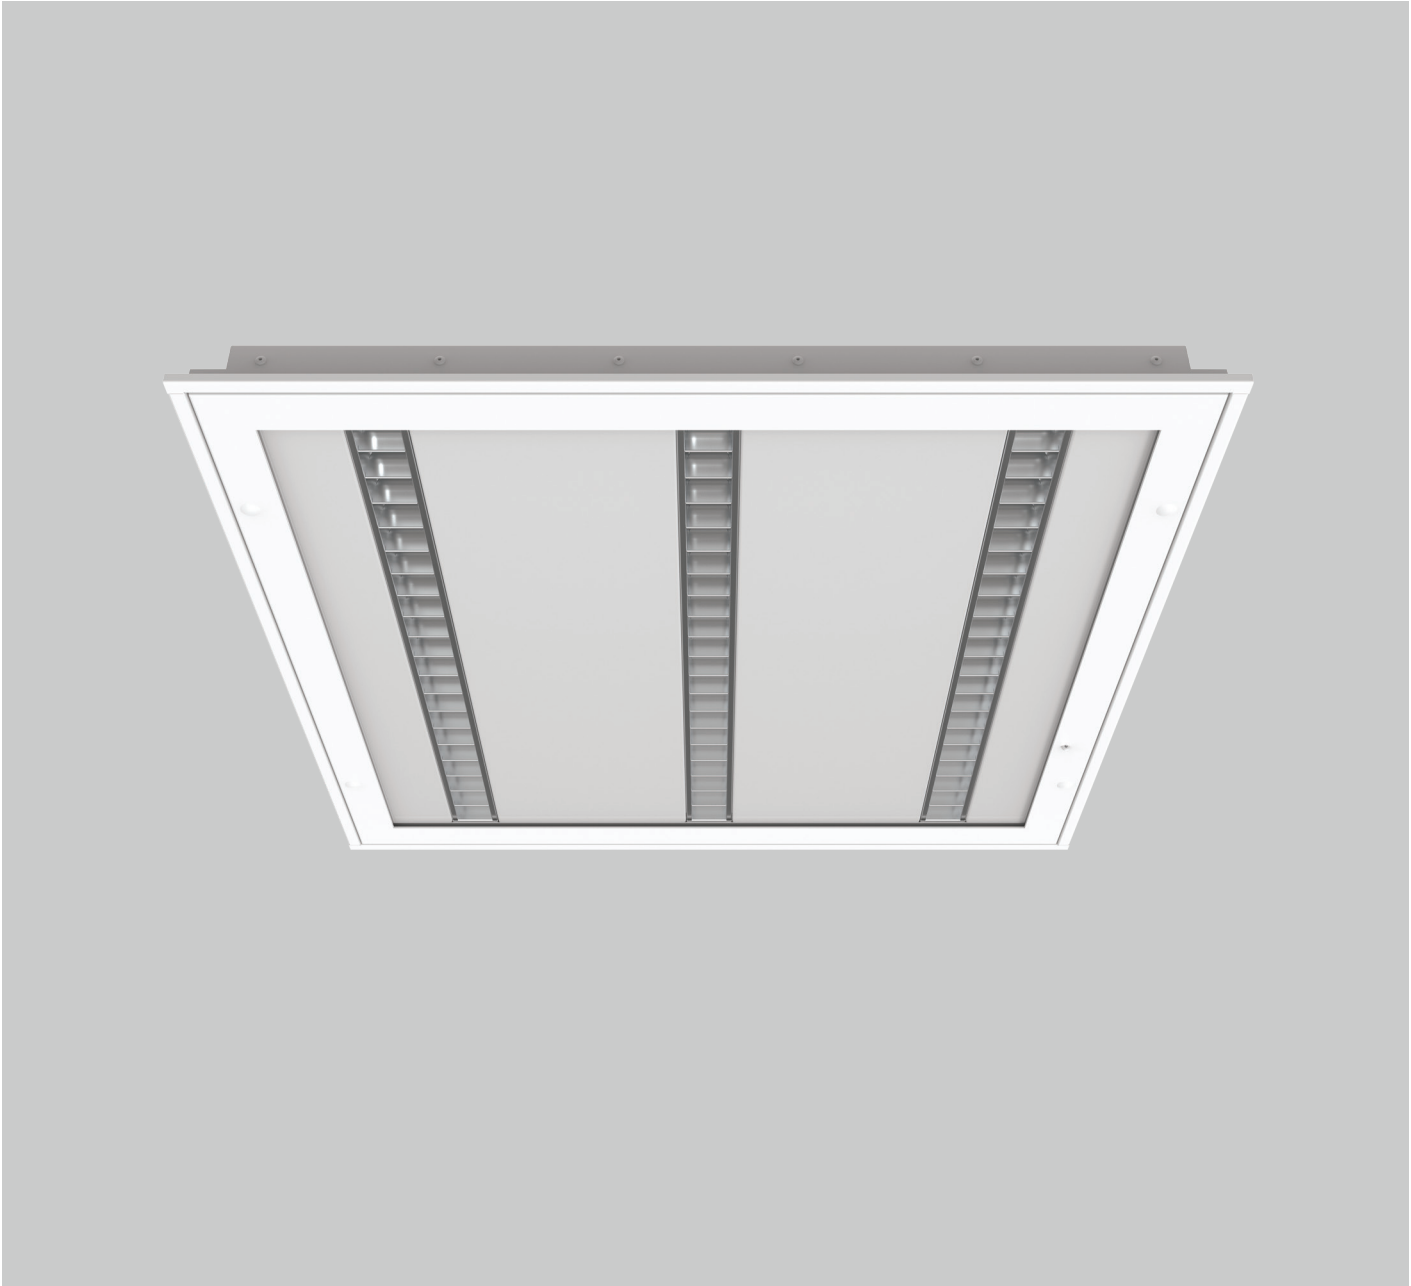

CLEANEQ 600 3PL

Square recessed cleanroom luminaire for modular or plasterboard ceiling type. Diffuser-clear tempered glass and parabolic louver optics. Top quality SMD LED modules with colour consistency MacAdams 3, extensive portfolio of lumen ranges, CCTs and spectra. Variety of drivers: standard EVG on/off, DALI, TW DT8 on request. Mounting into modular or plasterboard (GK) type of ceiling. Body is made of aluminium and steel. Standard colour RAL 9003M antibacterial paint, other colours on request. Variety of lumen outputs and drivers allows to use this luminaire in different types of lighting projects. Luminous flux & Luminaire Power tolerance up to 10%. System power consumption depends on components used. Luminous efficacy depends on type of LED's, electronics, optics and diffuser. The most up to date technical parameters can be found on our website and in database of LDT files.

Lighting direction

PDF datasheet:

CLEANEQ 600 3PL

Mounting:	Recessed mounting into modular or plasterboard ceiling
Body material:	Steel and aluminium
Colour:	Standard white RAL 9003, other RAL colours on request
Lumen output:	Standard up to 6600 lm, any other on request
LED module:	Signify (Philips), Tridonic or equivalent SMD LED modules
Colour temperature:	3000/4000K/2700-6500K TunableWhite, other on request
Colour Rendering:	CRI>80 in standard, other on request
Driver:	EVG on-off/DALI/TW DT8, other on request
Wireless control:	On request
Daylight/Occupancy sensor:	On request
Emergency unit:	On request
Operating temperature range:	0°C ... +35°C
IP Class:	IP65 in standard
Power:	220-240V 50/60Hz
Lighting direction:	Direct lighting
Light distribution:	Symmetric
Optics:	Parabolic louvers
Beam angle:	All types available in our LDT file database
Diffuser:	Clear glass
Warranty:	5 Years standard warranty