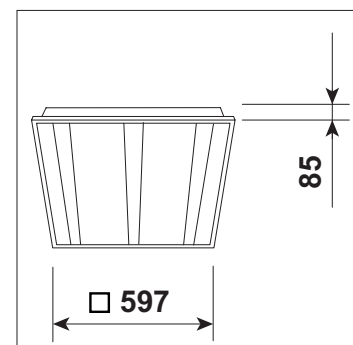

Lighting direction

PDF datasheet:

CLEANEQ 600 3PL

Mounting:	Recessed mounting into modular or plasterboard ceiling
Body material:	Steel and aluminium
Colour:	Standard white RAL 9003, other RAL colours on request
Lumen output:	Standard up to 6600 lm, any other on request
LED module:	Signify (Philips), Tridonic or equivalent SMD LED modules
Colour temperature:	3000/4000K/2700-6500K TunableWhite, other on request
Colour Rendering:	CRI>80 in standard, other on request
Driver:	EVG on-off/DALI/TW DT8, other on request
Wireless control:	On request
Daylight/Occupancy sensor:	On request
Emergency unit:	On request
Operating temperature range:	0°C ... +35°C
IP Class:	IP65 in standard
Power:	220-240V 50/60Hz
Lighting direction:	Direct lighting
Light distribution:	Symmetric
Optics:	Parabolic louvers
Beam angle:	All types available in our LDT file database
Diffuser:	Clear glass
Warranty:	5 Years standard warranty

GK plasterboard ceiling brackets

Basic dimensions

CLENEO 600 3PL

Available versions

CLENEO 600 3PL

Product code	Product name	Gross Lumen [lm]	Nett Lumen [lm]	Power [W]	Efficacy [lm/W]	Colour temperature [K]	Lifetime L/B	Diffuser	Length [mm]	Width [mm]	Height [mm]
Recessed luminaire lay-in type for modular ceiling with 3 rows of parabolic louvers and clear glass diffuser											
12.00100.83.E.ML.CG	CLENEO 600 3PL / 6600 lm / 830 / E / ML / CG	6600	5600	45	124	3000	70.000/L80B10	ML/CG	595	595	70
12.00100.84.E.ML.CG	CLENEO 600 3PL / 6600 lm / 840 / E / ML / CG	6600	5600	45	124	4000	70.000/L80B10	ML/CG	595	595	70
Recessed luminaire for plasterboard ceiling with 3 rows of parabolic louvers and clear glass diffuser											
12.00100.83.E.ML.CG	CLENEO 600 3PL / 6600 lm / 830 / E / ML / CG	6600	5600	45	124	3000	70.000/L80B10	ML/CG	595	595	70
12.00100.84.E.ML.CG	CLENEO 600 3PL / 6600 lm / 840 / E / ML / CG	6600	5600	45	124	4000	70.000/L80B10	ML/CG	595	595	70